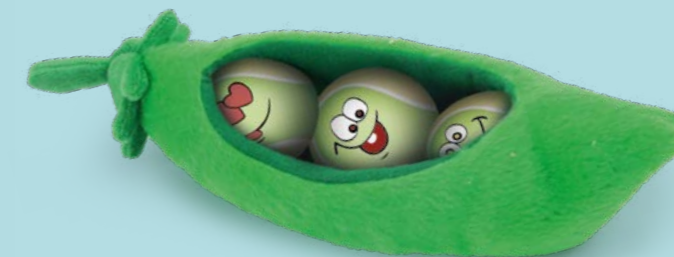

# META BALL

Crinkle Sound

## Ball Set W / Pee pod

Item# 3920

30 x 8 x 9 cm | 11.8 x 3.1 x 3.5 inch

- A pea-style holder with 3 cute tennis balls
- Crinkle sound for extended engagement
- Pulling out balls satisfies your dog's natural hunting instincts