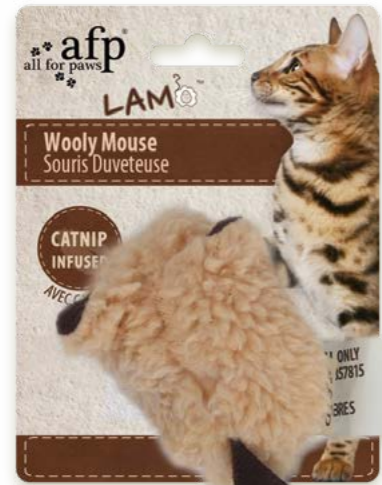

## Jumbo Crinkle Catnip Rodent - Brown

Item# 2118-BR

19 x 9 x 7 cm | 7.4 x 3.5 x 2.7 inch

## Jumbo Crinkle Catnip Rodent - Tan

Item# 2118-TN

19 x 9 x 7 cm | 7.4 x 3.5 x 2.7 inch

**Soft & Cuddly**

Soft and cuddly as well as practical.

## Wooly Mouse With Sound Chip - Brown

Item# 2101-BR

7 x 7 x 3 cm | 2.8 x 2.8 x 1.2 inch