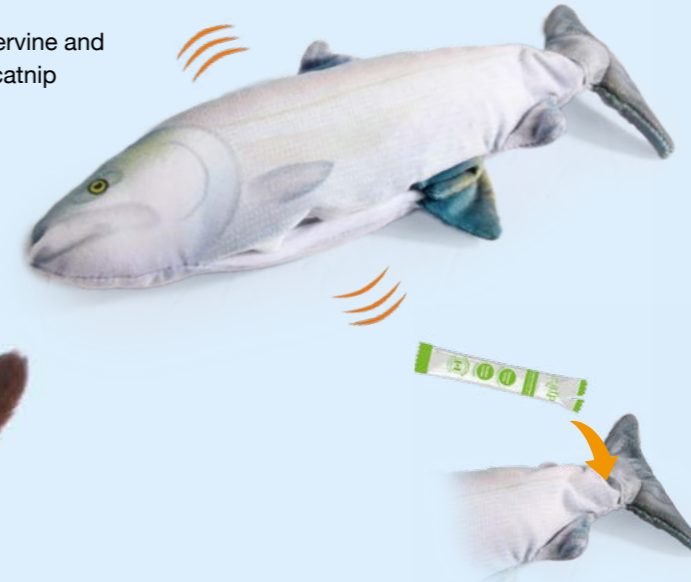

## Jittering Fish Sardine

Item# 2028

28 x 12 x 5.5 cm | 11 x 4.72 x 2.17 inch

- Moves like a real fish
- USB Rechargeable
- Includes 1 pack of Korean silvervine and 1 pack of Canadian imported catnip

Daily exercise and activity are essential to your cat's physical and mental health. Natural Instincts toys are designed to appeal to your cat's instinctive and playful behaviours while promoting pouncing and playing.