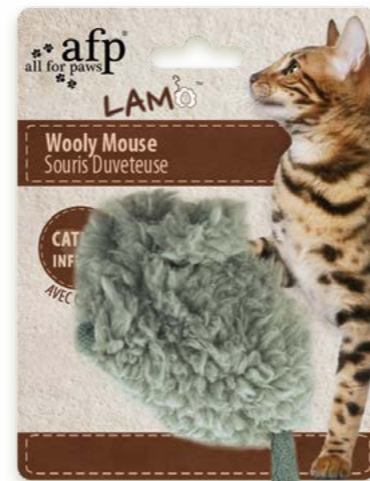

## Jumbo Crinkle Catnip Rodent - Tan

Item# 2118-TN

19 x 9 x 7 cm | 7.4 x 3.5 x 2.7 inch

**Soft & Cuddly**

Soft and cuddly as well as practical.

## Wooly Mouse With Sound Chip - Brown

Item# 2101-BR

7 x 7 x 3 cm | 2.8 x 2.8 x 1.2 inch

## Wooly Mouse With Sound Chip - Grey

Item# 2101-GY

7 x 7 x 3 cm | 2.8 x 2.8 x 1.2 inch