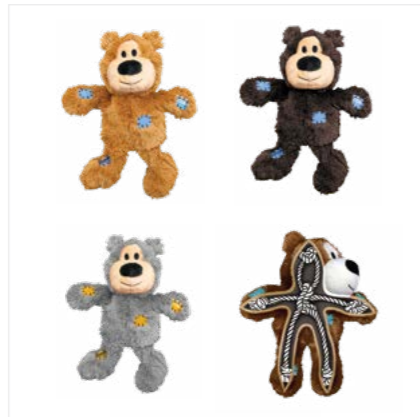

WILD KNOTS

- Internal knotted rope satisfies natural instincts
- Squeaks and has minimal stuffing

Assorted colours

Size	Dimensions (W x L)		Code
	cm	in	
XS	10 x 5	4 x 2	NKR5