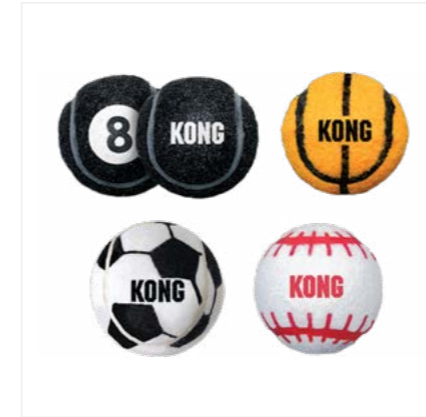

TENNIS TOYS

SQUEAKAIR® BALLS

- Non-abrasive - gentle on teeth and gums
- Fetch toy for healthy; active play
- Squeaker entices play

Size	Dimensions (W x L)		Code
	cm	in	
XS	4 x 4	1.5 x 1.5	AST5
S	5 x 5	2 x 2	AST3
M	6 x 6	2.5 x 2.5	AST2
L	8 x 8	3.25 x 3.25	AST1

SQUEAKAIR® ULTRA BALLS

- Durable dual material with varied textures for extended playtime
- Non-abrasive - gentle on teeth and gums
- Squeaker entices play

Size	Dimensions (W x L)		Code
	cm	in	
M	6 x 6	2.5 x 2.5	AUT2
L	8 x 8	3.25 x 3.25	AUT1

SQUEAKAIR® BIRTHDAY BALLS

- Perfect for games of fetch
- Squeaker to induce play
- Non-abrasive tennis material will not wear down your dog's teeth

Size	Dimensions (W x L)		Code
	cm	in	
M	6 x 6	2.5 x 2.5	AST2Y

SPORT BALLS MIX

- Tougher and safer than a tennis ball
- Extra bouncy for hardy games of fetch
- No squeaker

Designs may vary

Size	Dimensions (W x L)		Code
	cm	in	
XS	4 x 4	1.5 x 1.5	ABS5
S	5 x 5	2 x 2	ABS3
M	6 x 6	2.5 x 2.5	ABS2
L	8 x 8	3.25 x 3.25	ABS1

Note: Traditional tennis balls are abrasive and can harm teeth and gums.