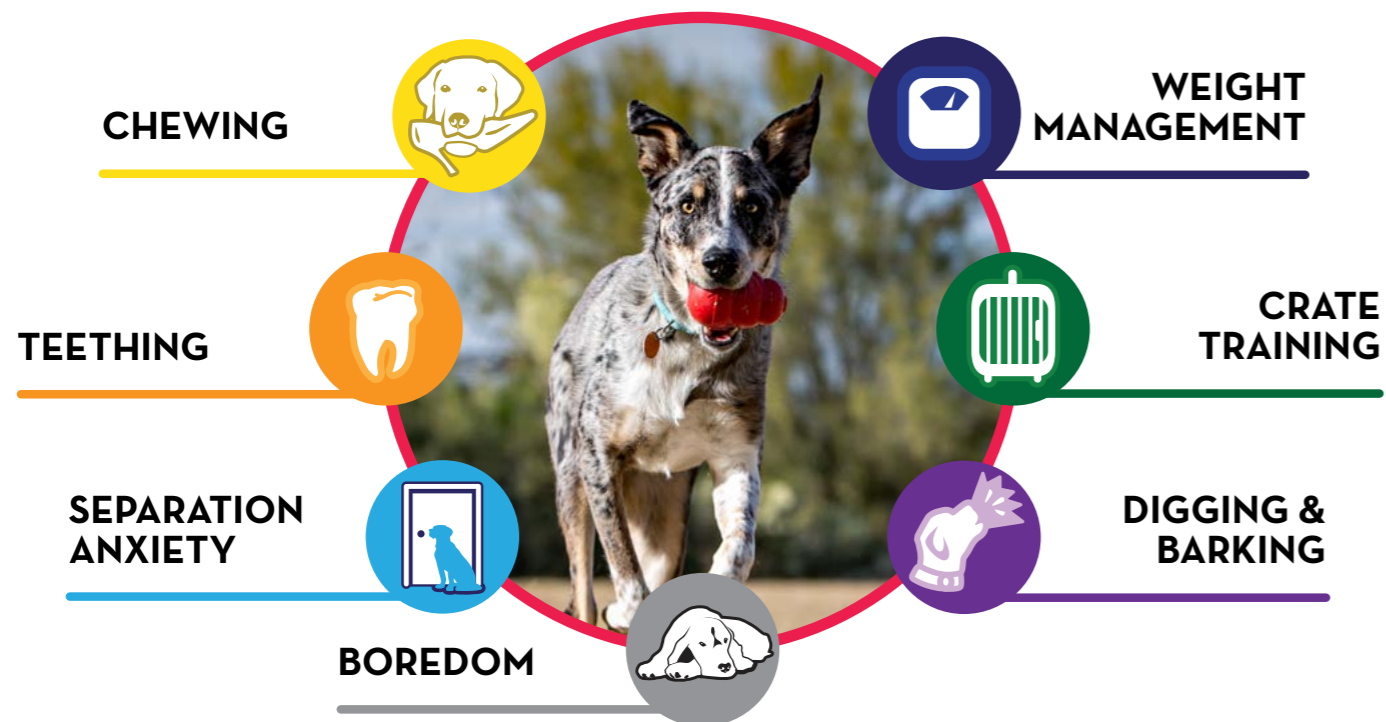

Dogs Need to Play.®

For dogs, physical and mental development, emotions and behaviour are all influenced by healthy play. Play helps dogs expend excess energy, which is important for appropriate behavior. KONG dog toys encourage play, satisfying dogs' instinctual needs and strengthening the bond between dog and owner.

USE KONG® FOR...

KONG HELPS SOLVE

CHEWING

Without an acceptable outlet for the natural instinct to chew, many dogs turn to destructive chewing in the home. Prevention is key - teaching dogs acceptable chewing behaviours with KONG helps avoid destructive chewing from the start.

DIGGING & BARKING

Digging and barking are typically outgrowths of boredom or fear. Creating good behaviours start with productive play, which allows dogs to expend excess energy. A frozen treat-stuffed KONG offers a mentally occupying challenge that gets rid of excess energy.

TEETHING

Puppies have 28 baby teeth that erupt through the gums, sometimes causing pain. Chewing soft rubber helps to alleviate teething pain.

CRATE TRAINING

Crates provide a sense of security for dogs and also aid in housetraining. A treat-stuffed KONG offered to a dog in the crate provides a delightful experience giving them a positive association with their new space. Repeating the routine makes the dog feel safe and comfortable.

SEPARATION ANXIETY

Separation anxiety occurs in the first 20 minutes after you leave a dog alone. A simple solution is to help the dog develop a positive association between being left alone and good things, like a treat-stuffed KONG.

WEIGHT MANAGEMENT

Weight management is an important part of dogs' overall health; it's estimated that 35 percent of dogs are overweight or obese. Feeding your dog from the KONG Classic or Wobbler will not only slow their eating, but provide a satisfying mental and physical challenge.

BOREDOM

To combat boredom, a dog will always find something to do - often this leads to problem behaviour. A treat-stuffed frozen KONG provides a healthy, mentally stimulating challenge that beats boredom while keeping the dog's mind sharp.

For more information on KONG 101, Solutions and stuffing recipes visit

[KONGcompany.com](https://www.kongcompany.com)
[@kongcompany](https://www.instagram.com/kongcompany)