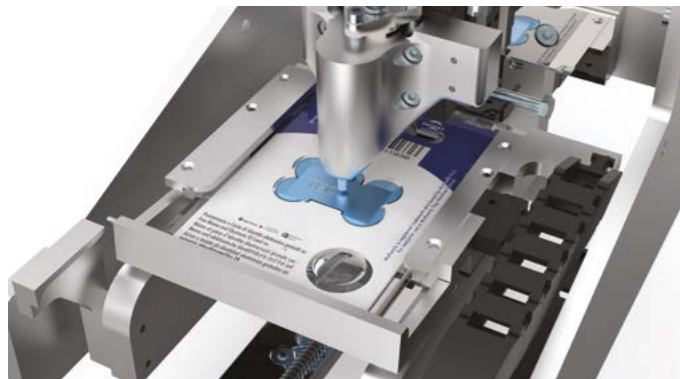

ENGRAVING SYSTEMS

Techla

- User friendly, high precision, instant automatic engraving system.
- Rewarding customer experience: creating a MyFamily Tag is an act of love for your pet.
- Intuitive machine which means customers can engrave their tag with minimal store staff assistance.
- LCD touch screen means no need for stylus pen or keyboard.
- Compact 13 kg machine that can fit inside a display or on a counter.
- 24 languages including ideograms and logos.
- Integrated Wifi, ethernet and USB for updates and technical assistance.
- 120° diamond tip for high precision engraving granting more than 20000 engravings.
- Barcode reader for automatic machine setting.
- 2 year warranty

TECHLA BLACK
TITANIUM

TECHLA WHITE
TITANIUM

TECHLA GOLD
TITANIUM