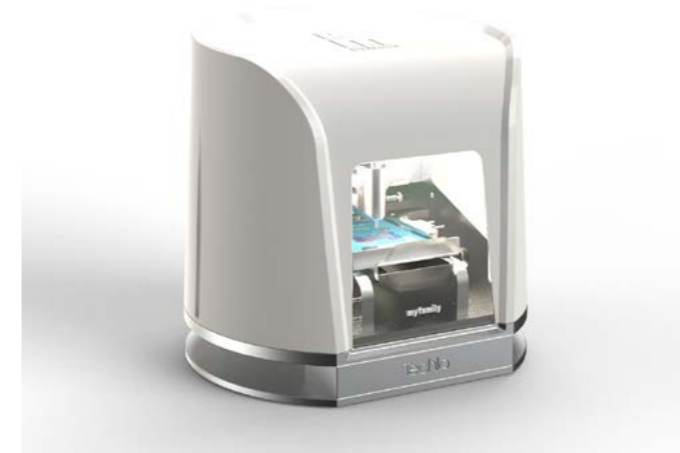

## ENGRAVING SYSTEMS

# TechlaXS

- This machine is accessible to everyone.
- Engrave with your smartphone thanks to our dedicated App.
- Fast connection with Bluetooth Low Energy technology.
- Watch the engraving process through the dedicated window.
- Internal lighting in different colours to give feedback on the progress of the engraving.
- Size: L 27,5 cm x D 25,2 cm x H 26 cm.
- Weight: 7,6 kgs.
- Available in two colours.
- Engrave in multiple languages.
- 2 years warranty